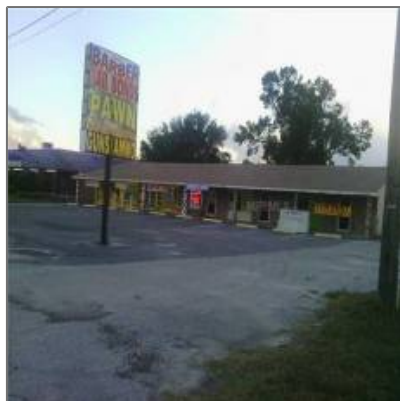

Commercial For sale

- 11707 Clarkman St- Santa Fe Springs- Los Angeles- California- United States 90670

Basic Details

Property Type: **Commercial**

Listing Type: **For sale**

Listing ID: **D5796782**

Price: **\$1,300,000**