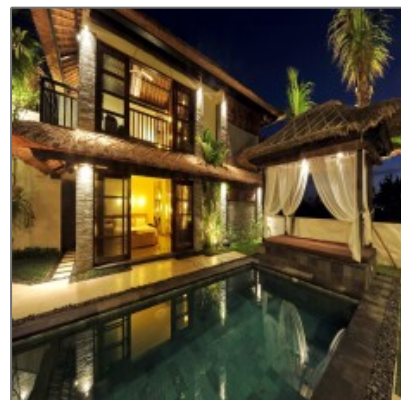

Office For sale

322 Sqft - 350 Bloom Dr- Monterey Park- Los Angeles- California 91755

Basic [Details](#)

Property Type:	Office
Listing Type:	For sale
Listing ID:	1061
Price:	\$69,463
View:	Street
Rooms:	2
Bathrooms:	1
Square Footage:	322 Sqft
Year Built:	0

Appliances

TV Dishes

Features

Swimming Pool Fence
 Fireplace

Address [Map](#)

Country: **US**
 State: **CA**
 County: **Los Angeles**
 City: **Monterey Park**

Zipcode:	91755
Street:	Bloom Dr
Street Number:	350
Floor Number:	0
Longitude:	W119° 52' 47.9"
Latitude:	N34° 2' 29.8"