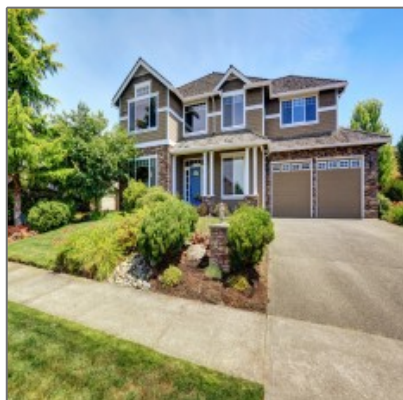

# Vacant land For sale

- 554 Cameron Crest Dr, Los Angeles, California  
91765

## Basic [Details](#)

Property Type:	<b>Vacant land</b>
Listing Type:	<b>For sale</b>
Listing ID:	<b>05210181</b>
Price:	<b>\$85,000</b>
View:	<b>Street</b>
Year Built:	<b>0</b>
Lot Area:	<b>260,489 Sqft</b>