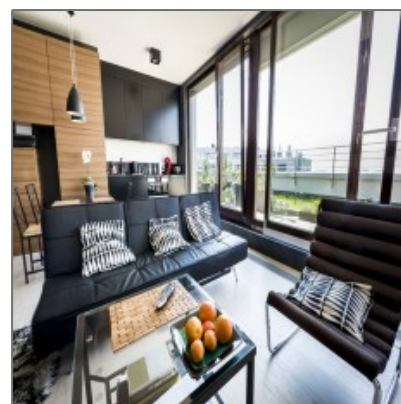

Office For Rent

228 Sqft - 318 W Glencoe St, Compton, Los Angeles, California 90220

Basic Details

Property Type:	Office
Listing Type:	For Rent
Listing ID:	1018
Price Type:	Per Week
Price:	\$2,764 Per Week
View:	Street
Rooms:	1
Bathrooms:	1
Half Bathrooms:	0
Square Footage:	228 Sqft
Year Built:	0