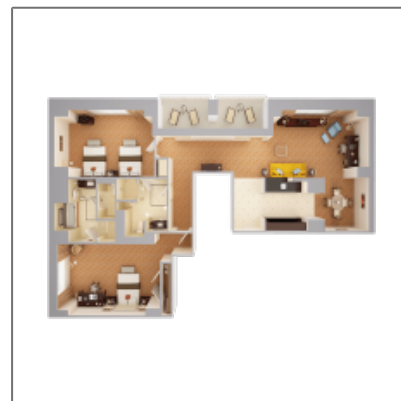

Vacant land For sale

- Northridge, Los Angeles, California 91328

Basic Details

Property Type: **Vacant land**

Listing Type: **For sale**

Listing ID: **T2526624**

Price: **$197,000**

View: **Street**

Year Built: **0**

Lot Area: **109,336 Sqft**

Features

☒ Pet Policy

Appliances

☒ Internet

Address Map

Country: **US**

State: **CA**

County: **Los Angeles**

City: **Northridge**

Zipcode: **91328**

Floor Number: **0**

Longitude: **W119° 27' 36"**

Latitude: **N34° 14' 24"**

Agent Info