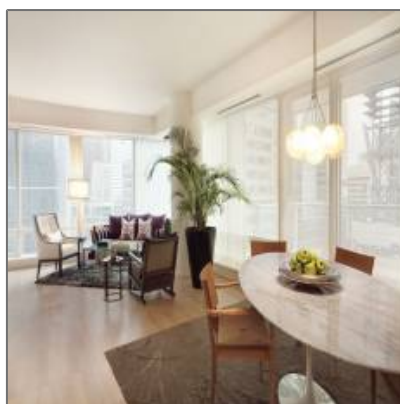

Office Vacation Rental

5,000 Sqft - 8725 Guess St, Rosemead, Los Angeles, California, United States 91770

Basic Details

Parent: [Loft For sale](#)

Property Type: **Office**

Listing Type: **Vacation Rental**

Listing ID: **1117**

Price Type: **Per Year**

Price: **From $296,287 Per Year**

View: **Garden**

Rooms: **4**

Bathrooms: **0**

Half Bathrooms: **0**

Square Footage: **5,000 Sqft**

Year Built: **0**

Appliances

☒ CD Player ☒ Hair Dryer

☒ Telephone ☒ Towels

Features

☒ Jacuzzi ☒ Elevator

☒ Fireplace ☒ Patio

Address Map

Country: **US**

State: **CA**

County: **Los Angeles**

City: **Rosemead**