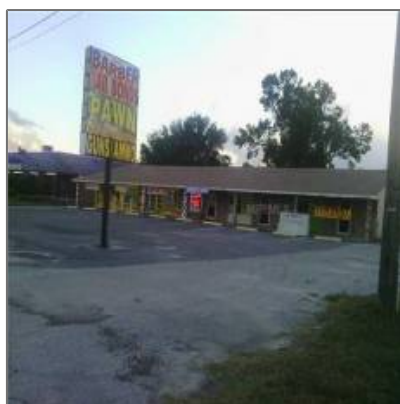

Commercial For sale

- 11707 Clarkman St- Santa Fe Springs- Los Angeles- California- United States 90670

Basic Details

Property Type: **Commercial**

Listing Type: **For sale**

Listing ID: **D5796782**

Price: **\$1,300,000**