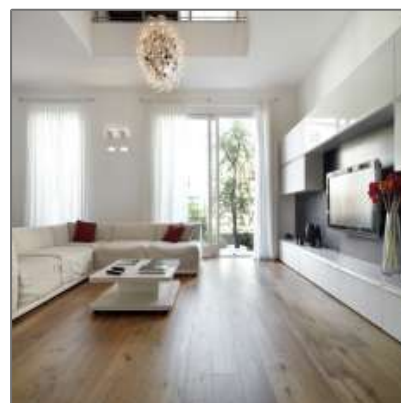

Loft For sale

394 - 692 Sqft - Lincoln County, Wisconsin

Agent Info

Nancy S.

 <https://realtyna.com>

 +1 (302) 525 8222

 +1 (302) 525 8222

 +1 (302) 525 8222