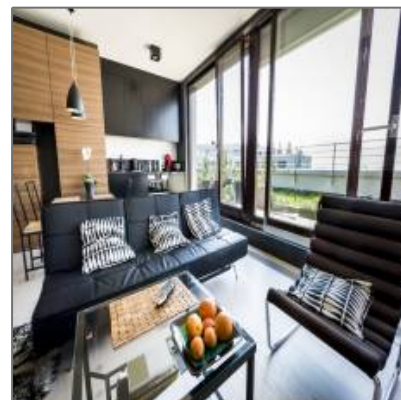

Office For sale

243 Sqft - 10829 Fulton Wells Ave- Santa Fe Springs- Los Angeles- California 90670

Basic [Details](#)

| | |
|-----------------|-----------------|
| Property Type: | Office |
| Listing Type: | For sale |
| Listing ID: | 1158 |
| Price: | \$85,855 |
| View: | Street |
| Bathrooms: | 0 |
| Half Bathrooms: | 0 |
| Square Footage: | 243 Sqft |
| Year Built: | 0 |