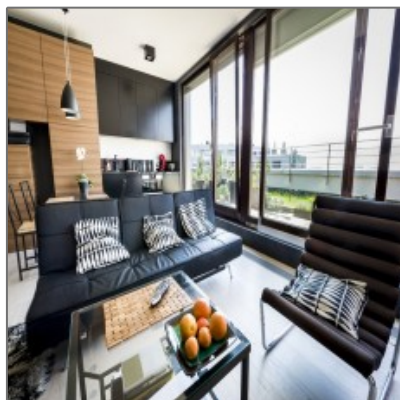

Office For Rent

228 Sqft - 318 W Glencoe St, Compton, Los Angeles, California, United States 90220

Basic [Details](#)

Property Type:	Office
Listing Type:	For Rent
Listing ID:	1018
Price:	\$2,764 Per Week
View:	Street
Bathrooms:	1
Half Bathrooms:	0
Square Footage:	228 Sqft
Year Built:	0