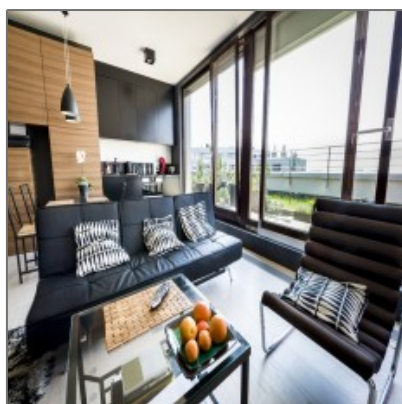

## Basic Details

Property Type: **Office**

Listing Type: **For Rent**

Listing ID: **1018**

Price Type: **Per Week**

Price: **\$2,764 Per Week**

View: **Street**

Bedrooms: **0**